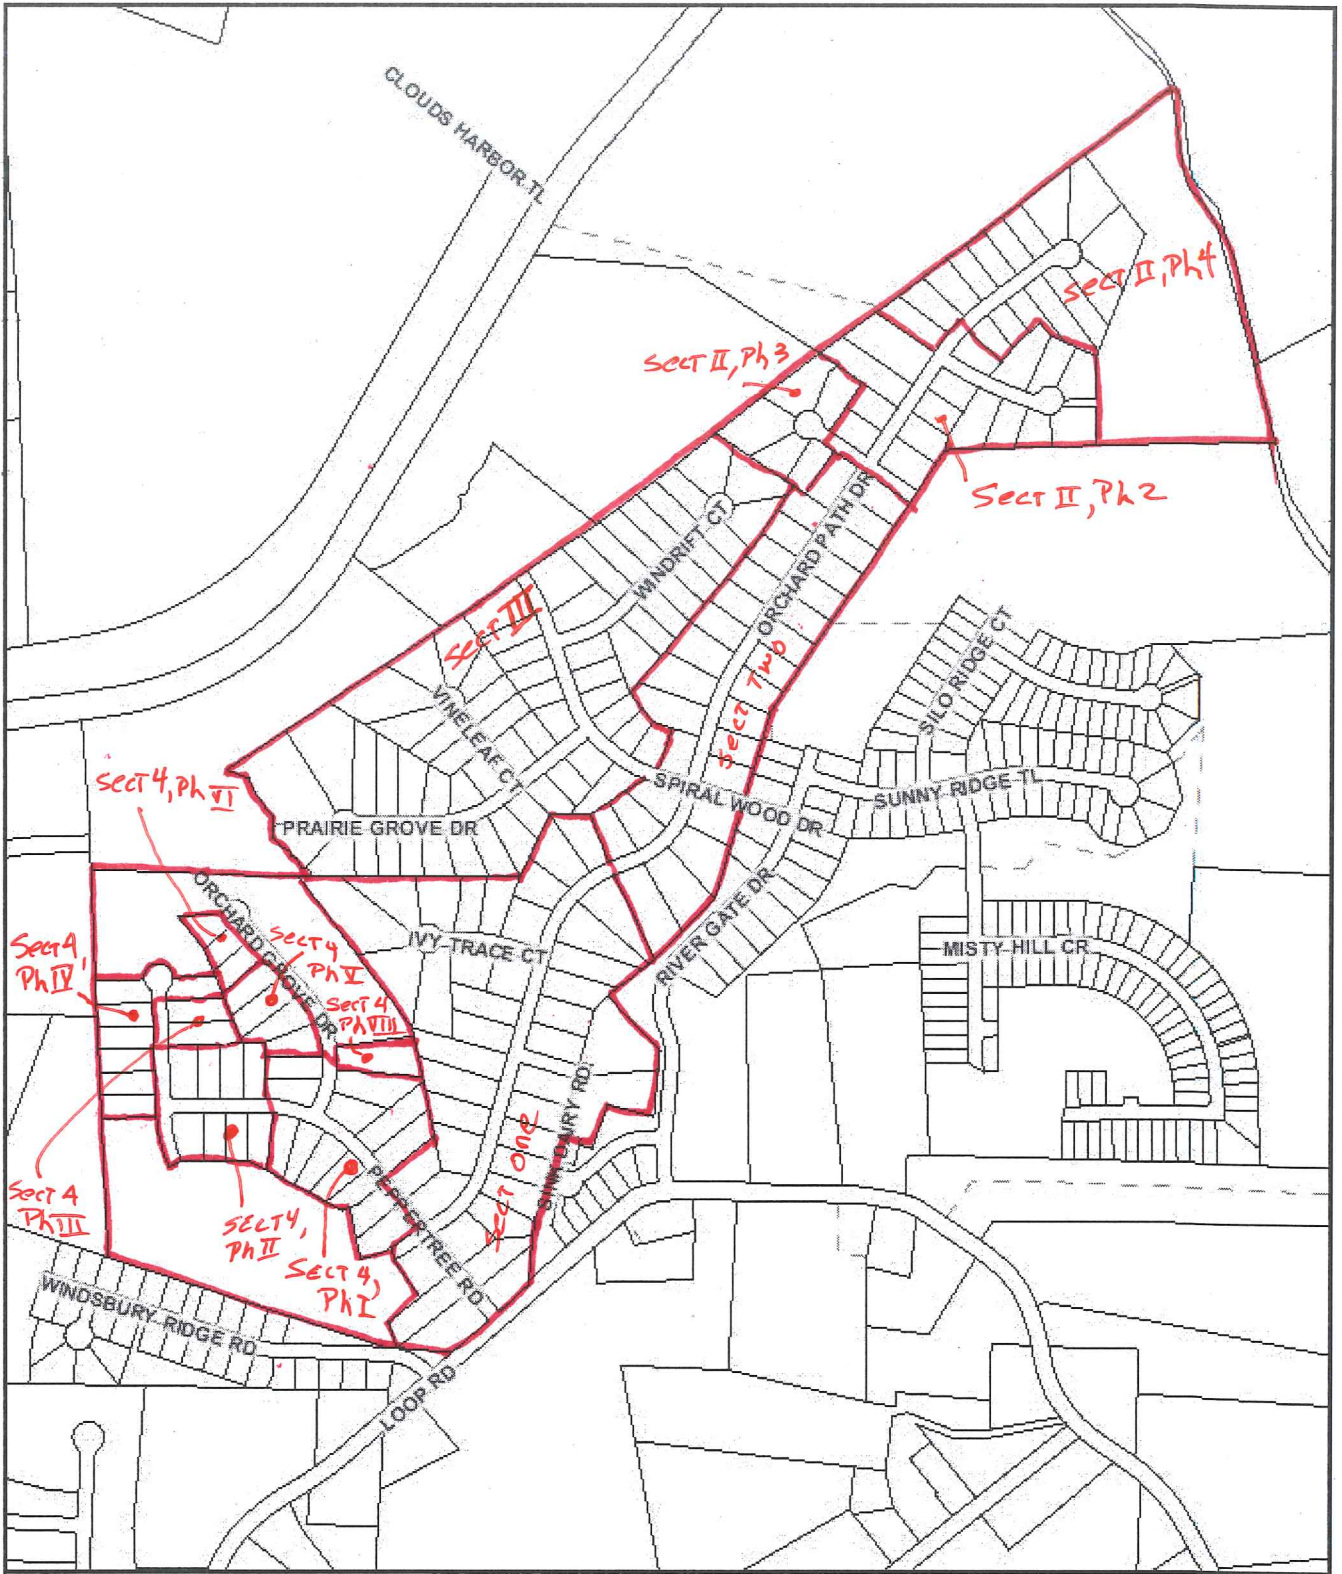

Forsyth County, NC

Disclaimer: Forsyth County cannot guarantee the accuracy of this information, and the County hereby disclaims all warranties, including warranties as to the accuracy of this information.

Map Scale
1 inch = 676 feet

Peppertree