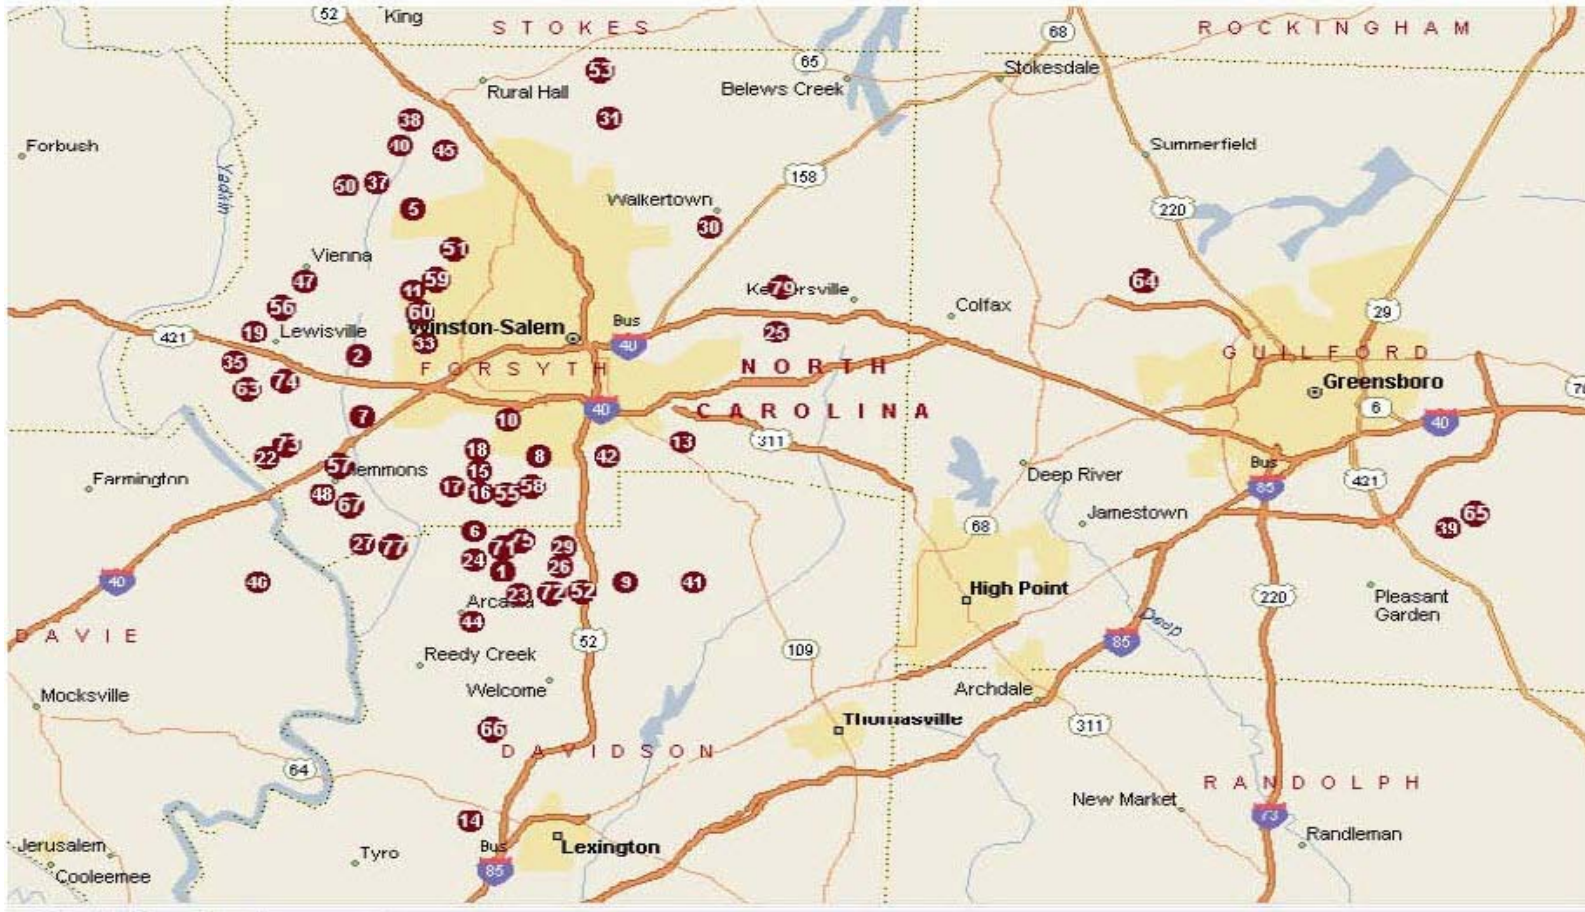

## Development Vicinity Map

- |                   |                          |                         |                       |
|-------------------|--------------------------|-------------------------|-----------------------|
| * 1 Arcadia Ridge | * 19 Lissara             | 40 Mallard Lakes        | 58 Saponi Village     |
| 2 Arbor Estates   | 22 Fair Oaks             | 41 Meadowlands          | 59 Sherwood Forest 15 |
| 5 Bay Creek       | 23 Fox Chase             | 42 Meredith Woods       | 60 Sherwood Forest 17 |
| 6 Border Creek    | 24 Friedburg Place       | 44 Monticello           | * 63 Woodview Estates |
| 7 Bridgeport      | 25 Glen Landing          | *** 45 Norwalk Park     | 64 St. James Ridge    |
| ** 8 Bridgton     | 26 Glenhaven (Townhomes) | 46 Oak Valley           | 65 Stonebrook Farm    |
| 9 Brushy Creek    | 27 Graycliff             | 47 Olde Fields          | 66 Sunset Ridge       |
| 10 Camden Park    | 29 Hidden Creek          | 48 Peppertree           | 67 Sunny Brook        |
| 11 Camelot        | *** 30 High Knoll        | 50 Pfafftown Village    | 71 Thorncliff         |
| 13 Crosslands     | 31 Holly Ridge           | * 51 Petree Ridge       | 72 Union Pointe       |
| *** 14 Coble Farm | * 33 Lynhaven Crossing   | 52 Reich Farm           | 73 Waterford          |
| 15 Dar Ridge      | 35 Lewisville Trails     | 53 Ridgecliff           | 74 Westland           |
| 16 Dar Ridge      | 37 Lochurst              | 55 Rierison Farm        | 75 Williams Meadow    |
| 17 Darwick Acres  | 38 Long Creek Village    | 56 Shallowford Lakes    | 77 Windfield          |
| 18 Deerfield      | 39 Lynwood Lakes         | 57 Rolling Green Forest | 79 Windsor Park       |