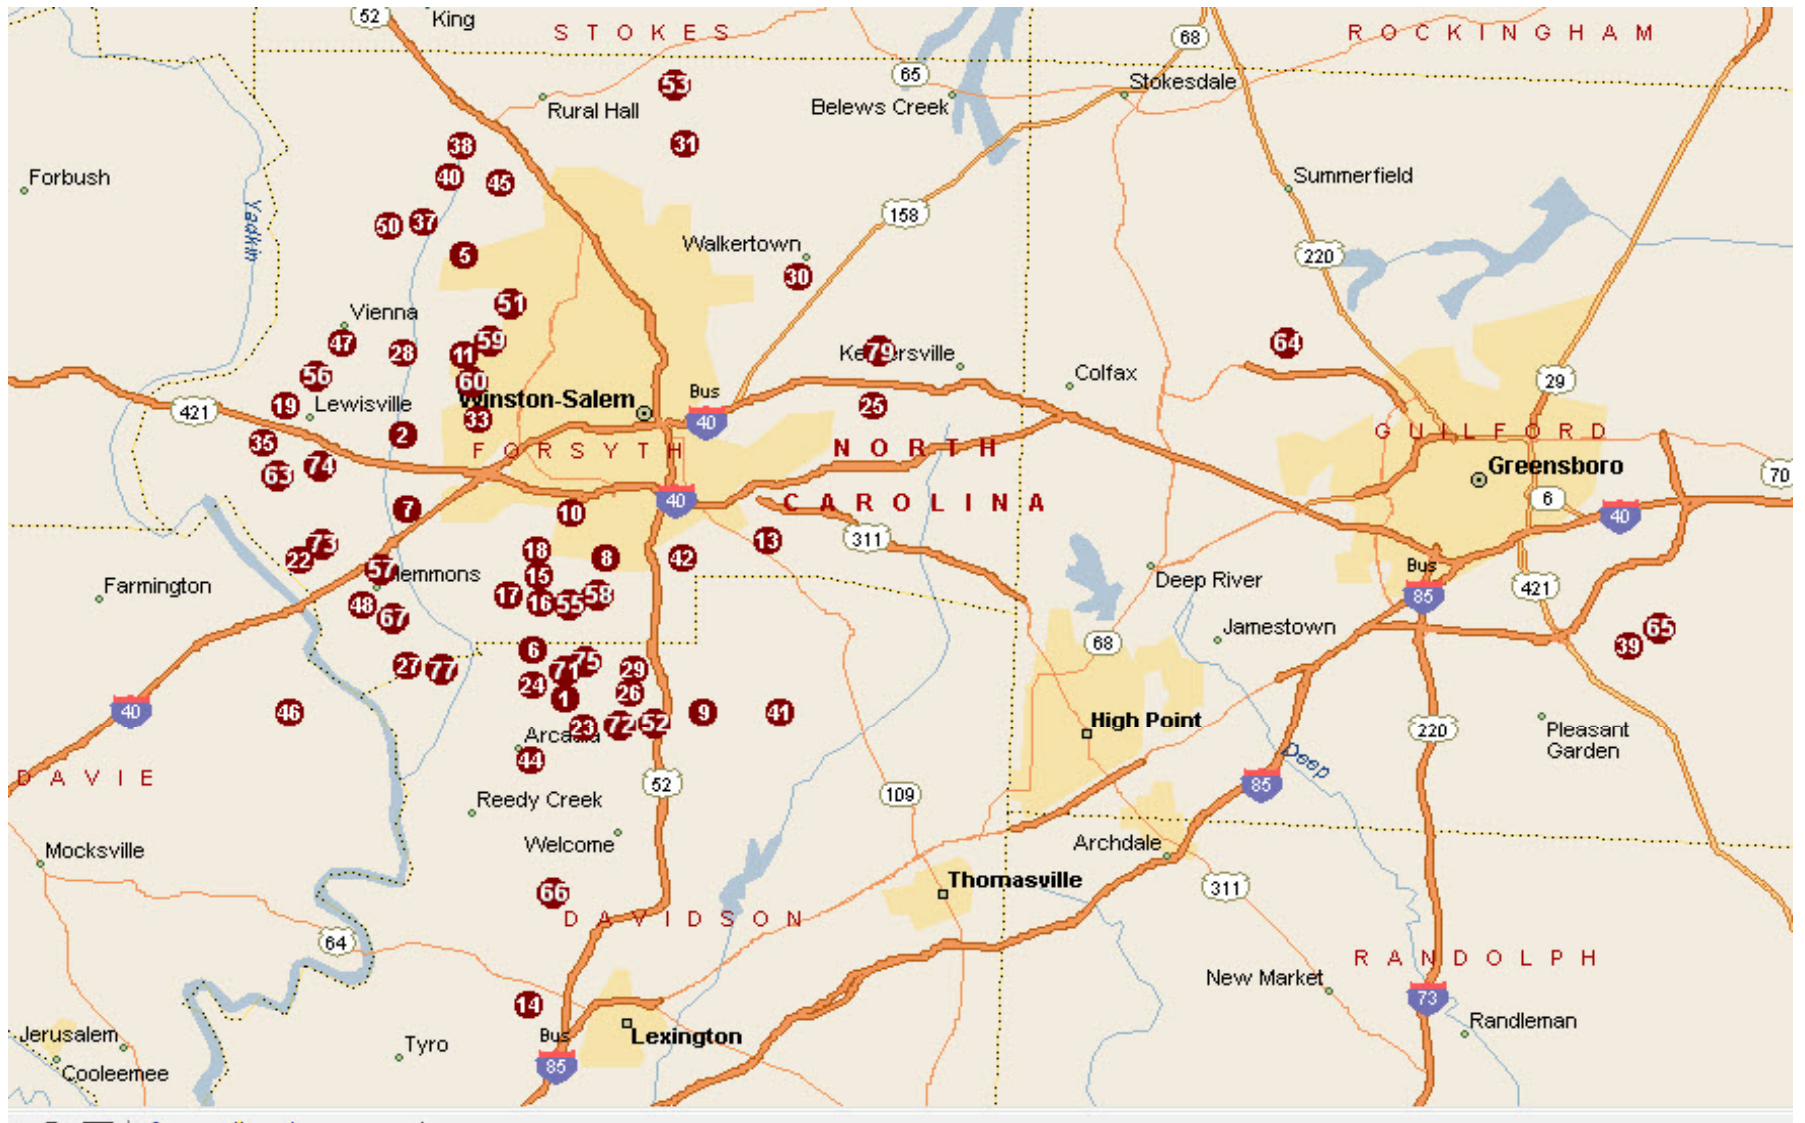

Development Vicinity Map

- | | | | |
|---------------------|--------------------------|-------------------------|-----------------------|
| * 1 Arcadia Ridge | * 19 Lissara | 40 Mallard Lakes | 58 Saponi Village |
| 2 Arbor Estates | 22 Fair Oaks | 41 Meadowlands | 59 Sherwood Forest 16 |
| 5 Bay Creek | 23 Fox Chase | 42 Meredith Woods | 60 Sherwood Forest 17 |
| 6 Border Creek | 24 Friedburg Place | 44 Monticello | * 63 Woodview Estates |
| 7 Bridgeport | 25 Glen Landing | *** 45 Norwalk Park | 64 St. James Ridge |
| ** 8 Bridgton Place | 26 Glenhaven (Townhomes) | 46 Oak Valley | 65 Stonebrook Farm |
| 9 Brushy Creek | 27 Graycliff | 47 Olde Fields | 66 Sunset Ridge |
| 10 Camden Park | 29 Hidden Creek | 48 Peppertree | 67 Sunny Brook |
| 11 Camelot | *** 30 High Knoll | 50 Pfafftown Village | 71 Thorncliff |
| 13 Crosslands | * 31 Holly Ridge | * 51 Petree Ridge | 72 Union Pointe |
| *** 14 Coble Farm | * 33 Lynhaven Crossing | 52 Reich Farm | 73 Waterford |
| 15 Dar Ridge | 35 Lewisville Trails | 53 Ridgecliff | 74 Westland |
| 16 Dar Ridge Park | 37 Lochurst | 55 Rierson Farm | 75 Williams Meadow |
| 17 Darwick Acres | 38 Long Creek Village | 56 Shallowford Lakes | 77 Windfield |
| 18 Deerfield | 39 Lynwood Lakes | 57 Rolling Green Forest | 79 Windsor Park |